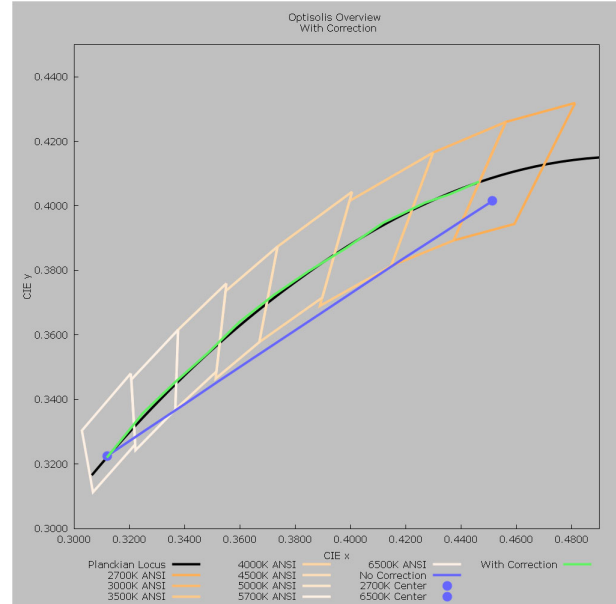

PERFEKTLIGHT

To meet the ever-changing demands of healthcare, retail, education, hospitality, commercial office, and high-end residential applications, **PERFEKTLight** is a breakthrough tunable white lighting technology that imitates sunlight to synchronize your circadian clock promoting health and wellness. This patent pending core technology utilizes a combination of cutting-edge cool white, warm white, and green LEDs correcting hue errors inherent with other tunable white technologies. Maintaining a position on the black body curve across the full color spectrum within 0.001Du'v, **PERFEKTLight** provides an exceptional CRI (95 to 98), while automatically adjusting the color temperature between 2700K and 6000K over the course of the day.

Further defining features of PERFEKTLight are the comprehensive color content along with Set & Forget Control. Mimicking the spectral power density of the sun, it comes factory set based on geographic location and automatically adjusts the color temperature throughout the day, perfectly delivering 12 hours of blue/cyan-enriched light during the day and red/orange-weighted light at night. Additional controls are available including an intuitive Bluetooth app, available for Android and iOS.

Without Correction ——— With Correction ———