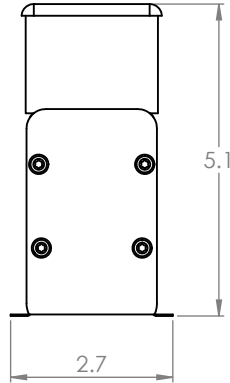

Project		Part Num		Prepared By	
Type		Notes		Date	

Product Features

- 2" Linear Recessed Direct LED Luminaire
- PERFEKTLight Technology
- Full spectrum and circadian influential
- Tunable white and multiple color temperature options
- PERFEKTDay Control or 0-10V dimming
- Flicker Free