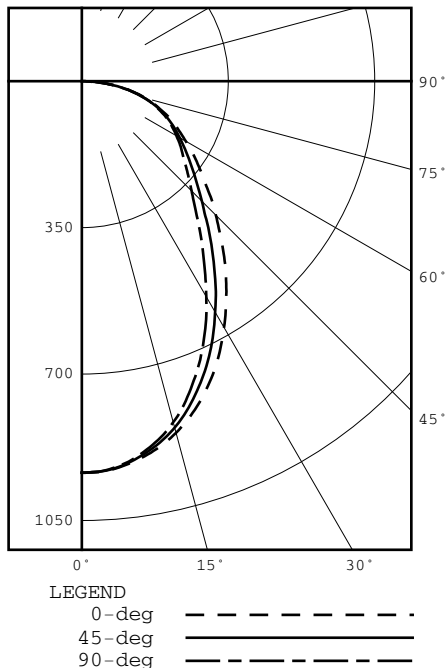

Lengths

Available in 4ft and 8ft lengths. Custom lengths available, contact factory for additional details

Lumen Output

Custom lengths outputs available, contact factory for additional details

Weight

1.2 lbs (0.54 kg) per foot

Certifications

UL listed for dry locations

Warranty

Five year limited warranty

Performance Data

	CCT Range	Nominal Output	Color Deviation	Fidelity	Gamut	CRI	Power
Full Spectrum	2700K to 6000K	467 to 515 lm/ft	0.001 Du'v' Typ. (<1 MacAdam's Ellipse)	95 to 105	95 to 105	95 to 99	7 to 7.5 W/ft
High Efficiency	2700K to 6000K	700 to 900 lm/ft		75 to 90	90 to 110	80 to 90	7 to 7.5 W/ft
High Efficiency	2700K to 6000K	575 to 775 lm/ft		85 to 100	90 to 105	90 to 98	7 to 7.5 W/ft
Wide Range	2000K to 6000K	550 to 900 lm/ft		70 to 85	90 to 110	80 to 95	7 to 8 W/ft
Monochromatic	2700K	1000 lm/ft	3 Step	≥ 70	≥ 89	80+	8.8 W/ft
	3000K	1000 lm/ft	3 Step	≥ 70	≥ 89	80+	8.8 W/ft
	3500K	1000 lm/ft	3 Step	≥ 70	≥ 89	80+	8.8 W/ft
	4000K	1000 lm/ft	3 Step	≥ 70	≥ 89	80+	8.8 W/ft
	5000K	1000 lm/ft	3 Step	≥ 70	≥ 89	80+	8.8 W/ft
	2700K	1000 lm/ft	3 Step	≥ 70	≥ 89	90+	9.8 W/ft
	3000K	1000 lm/ft	3 Step	≥ 70	≥ 89	90+	9.8 W/ft
	3500K	1000 lm/ft	3 Step	≥ 70	≥ 89	90+	9.8 W/ft
	4000K	1000 lm/ft	3 Step	≥ 70	≥ 89	90+	9.8 W/ft
	5000K	1000 lm/ft	3 Step	≥ 70	≥ 89	90+	9.8 W/ft

* All performance data subject to change without prior notification.

Photometric Data

Polar Curves

Candela Distribution

Vertical Angles	Horizontal Angles				
	0	22.5	45	67.5	90
0	936	936	936	936	936
5	929	928	928	926	926
15	870	860	857	848	844
25	755	736	721	699	688
35	602	580	553	519	506
45	453	434	406	379	371
55	335	322	308	295	292
65	245	240	235	231	231
75	158	157	156	153	154
85	52	52	50	49	50
90	0	0	0	0	0