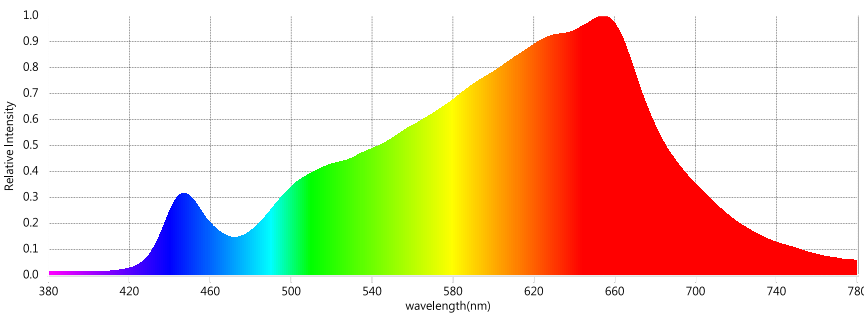

2700K

CRI = 96 | Rf = 95 | Rg = 102 | CQS = 96 | M/P = 0.49*