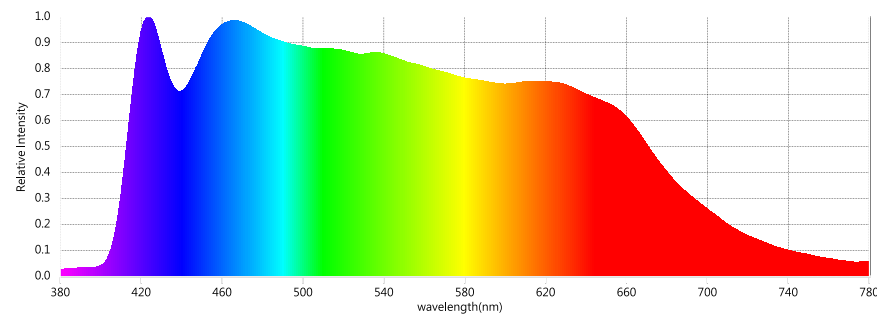

Certifications

UL listed for dry locations

Warranty

Five year limited warranty

Performance Data

	CCT Range	Nominal Output	Color Deviation	Fidelity	Gamut	CRI	Power
Full Spectrum	2700K to 6000K	467 to 515 lm/ft	0.001 Du'v' Typ. (<1 MacAdam's Ellipse)	95 to 105	95 to 105	95 to 99	7 to 7.5 W/ft
High Efficiency	2700K to 6000K	700 to 900 lm/ft		75 to 90	90 to 110	80 to 90	7 to 7.5 W/ft
High Efficiency	2700K to 6000K	575 to 775 lm/ft		85 to 100	90 to 105	90 to 98	7 to 7.5 W/ft
Wide Range	2000K to 6000K	550 to 900 lm/ft		70 to 85	90 to 110	80 to 95	7 to 8 W/ft
Monochromatic	2700K	1000 lm/ft	3 Step	≥ 70	≥ 89	80+	8.8 W/ft
	3000K	1000 lm/ft	3 Step	≥ 70	≥ 89	80+	8.8 W/ft
	3500K	1000 lm/ft	3 Step	≥ 70	≥ 89	80+	8.8 W/ft
	4000K	1000 lm/ft	3 Step	≥ 70	≥ 89	80+	8.8 W/ft
	5000K	1000 lm/ft	3 Step	≥ 70	≥ 89	80+	8.8 W/ft
	2700K	1000 lm/ft	3 Step	≥ 70	≥ 89	90+	9.8 W/ft
	3000K	1000 lm/ft	3 Step	≥ 70	≥ 89	90+	9.8 W/ft
	3500K	1000 lm/ft	3 Step	≥ 70	≥ 89	90+	9.8 W/ft
	4000K	1000 lm/ft	3 Step	≥ 70	≥ 89	90+	9.8 W/ft
	5000K	1000 lm/ft	3 Step	≥ 70	≥ 89	90+	9.8 W/ft

* All performance data subject to change without prior notification.

Photometric Data

Polar Curves

Candela Distribution

Vertical Angles	Horizontal Angles				
	0	22.5	45	67.5	90
0	936	936	936	936	936
5	929	928	928	926	926
15	870	860	857	848	844
25	755	736	721	699	688
35	602	580	553	519	506
45	453	434	406	379	371
55	335	322	308	295	292
65	245	240	235	231	231
75	158	157	156	153	154
85	52	52	50	49	50
90	0	0	0	0	0

Without Correction ——— With Correction ———

2700K

CRI = 96 | Rf = 95 | Rg = 102 | CQS = 96 | M/P = 0.49*

6000K

CRI = 99 | Rf = 99 | Rg = 100 | CQS = 99 | M/P = 1.1*

*Calculated using the WELL Building standard and ITL spectral data.