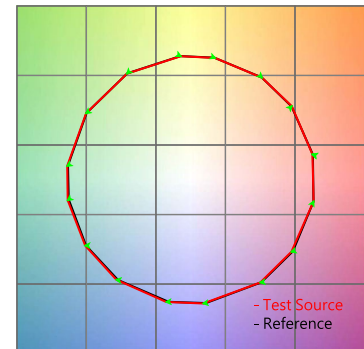

Without Correction ——— With Correction ———

2700K

CRI = 96 | Rf = 95 | Rg = 102 | CQS = 96 | M/P = 0.49*

6000K

CRI = 99 | Rf = 99 | Rg = 100 | CQS = 99 | M/P = 1.1*

*Calculated using the WELL Building standard and ITL spectral data.