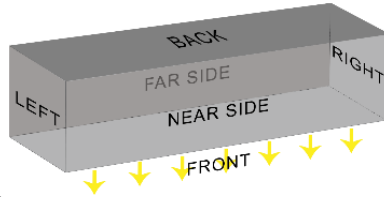

Ordering Information

Example: HCF-48S-850-15C-LE-IRX-FM

Product	Length¹	Output	CRI²	Color	Beam Angle	Lens	Ingress Cable Orientation	iPosition	Termination³	Ingress Opposite Orientation⁴	Egress Cable Position	Mount
HCF	##	SO HO	80+ 90+	27 30 35 40 50 RED GRN BLU AMB YLW	15 40 50x10	Clear Frosted	Left Right	End Back Nearside Farside	IPG OPG Fly	Right Left	X - None End Back Nearside Farside	FM - Fixed Mount AM - Articulating Mount