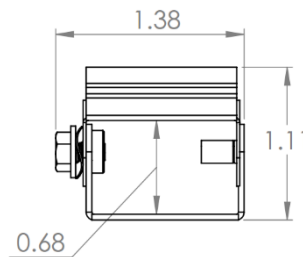

Fixed Mounting Clip