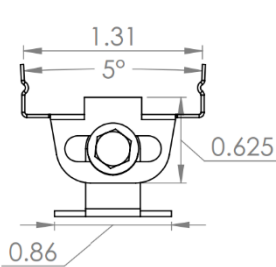

Fixed Mounting Clip