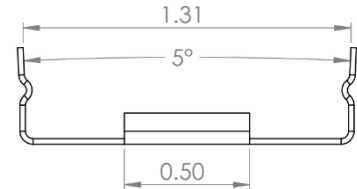

Mounting Clips