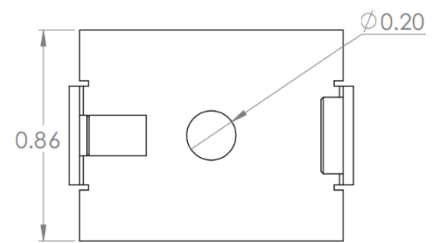

Fixed Mounting Clip