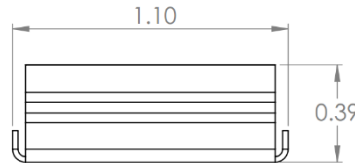

Mounting Clips