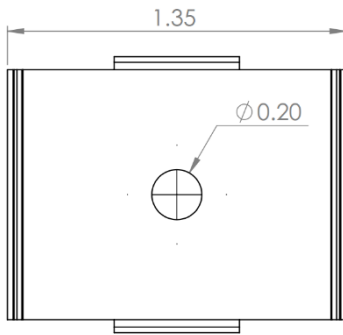

Mounting Clips