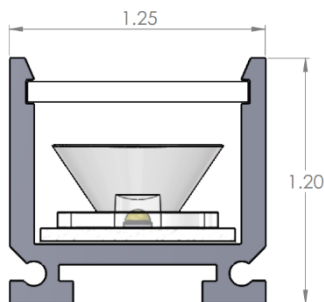

HiCfx LUMA SERIES

Grazing ceilings, rotundas and naves at museums and government monuments across the country, the benefits of HiCfx have been recognized and specified to create stunning visual impressions by countless specifiers.

Manufactured in America and constructed of a rugged powder coated aluminum housing, the HiCfx utilizes industry leading optics to deliver superior lumen output in an attractive concealing envelope. Available with either standard and high output, the HiCfx includes onboard 0 – 10 V_{DC} dimming and can be mounted in either a fixed or articulating position to deliver the desired lighting solution for nearly any linear application.

Serving dry environments, with a damp environment option available, the HiCfx has excellent light throwing characteristics capable of satisfying the demanding needs of most specifiers and architects.

Features

- Made in America quality and craftsmanship
- Five CCTs and four colored LED standard options
- Customizable fixture lengths, CCT and CRI available
- Powder coated, low profile aluminum extrusion for seamless integration
- Fixed and articulating mounting options
- Fixtures can be daisy chained to form a longer run and energized from a single driver
- Multiple beam sculpting lens options
- Onboard 0 - 10V_{DC} dimming circuitry

Mechanical Profile & Compliance

- All dimensions in INCHES