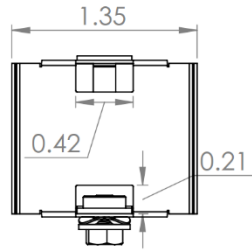

Fixed Mounting Clip