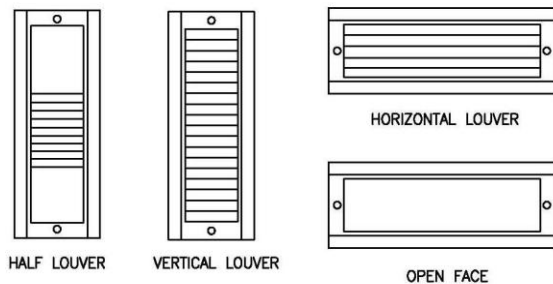

PRODUCT SPECIFICATIONS / ORDERING INFORMATION / SERIES CSL/C

HOUSING

One-piece powder coated diecast aluminum construction suitable for concrete pour. KOs provided.

FACEPLATE / FINISH

Heavy duty, one-piece diecast aluminum. Full louver patterns in horizontal and vertical designs. Half louver pattern in vertical design only. Open pattern for signage. All faceplates have a durable polyester powder coated finish in a choice of standard colors. Stainless steel external mounting hardware provided.

FACEPLATE DESIGNS

LENS / GASKETING

Louver plates include a silicon sealed translucent tempered glass lens and weather resistant extruded rubber o-ring.

ILLUMINATION

Provided by custom LED clusters and a reflector assembly matched to the louver plate for maximum light output.