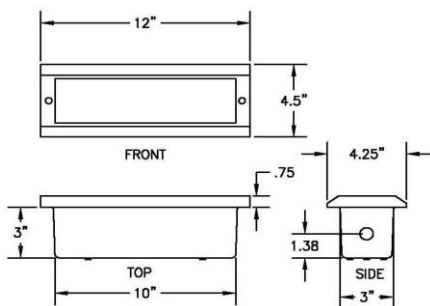

DIMENSIONS

CREE™ LED SELECTOR

WHITE LEDs	CCT	TYP. LUMENS / LED
COOL	5000°K	100
NEUTRAL	4000°K	100
WARM	3000°K	87
COLOR LEDs	DOMINATE WAVELENGTH	TYP. LUMENS / LED
BLUE	470nm	31
GREEN	530nm	100
RED	625nm	52
AMBER	590nm	52